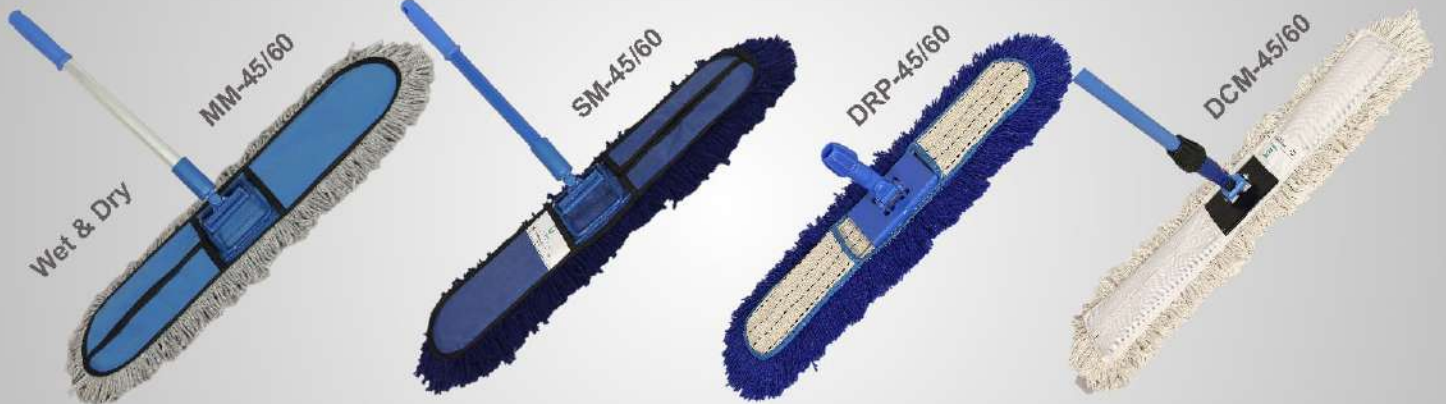

## DRY MOPS

Dry Mop Set (Acrylic) 384

HEAVY DUTY FABRIC & ACRYLIC YARN

391 MICRO MAXX

378 SUPER MAXX

385 DRP BLUE

372 DUST CONTROL MOP

SUPER PLUS