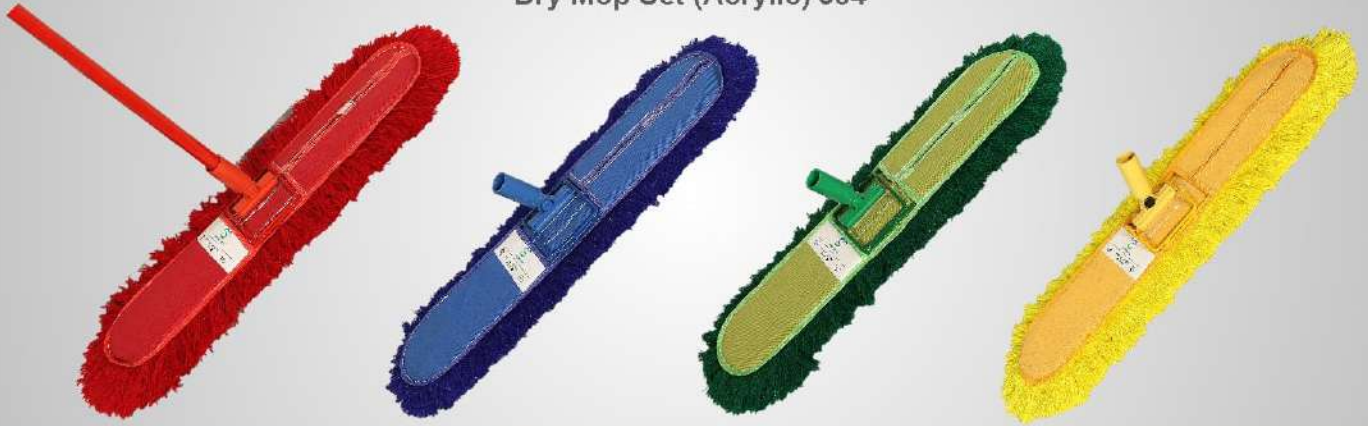

## DRY MOPS

Dry Mop Set (Acrylic) 384

HEAVY DUTY FABRIC & ACRYLIC YARN

391 MICRO MAXX

378 SUPER MAXX

385 DRP BLUE

372 DUST CONTROL MOP

SUPER PLUS